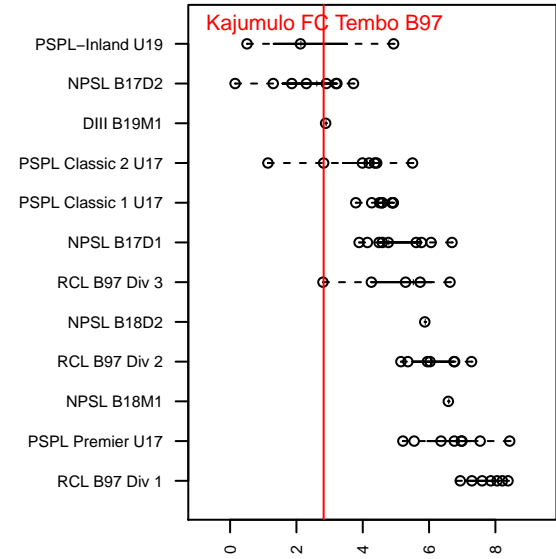

Kajumulo FC Tembo B97

Kajumulo FC
Seattle, WA
B97 total strength=1362
attack=7.17 defense=6.86
fall league = PSPL Classic 2 U17

alt names used:
Kajumulo FC Tembo 97

Venues played:
2014 PSPL Classic 2 U17

**attack and defense variance (black dot)
relative to other teams
and top 10 in region**

**attack and defense rating
relative to others at age
and all opponents in last 13 months**

Performance relative to 13 month average

Performance relative to 13 month average

| date | home | | away | | venue | pred.home | pred.away |
|-------------|---------------------------|---|---------------------------|---|-------------------------|------------------|------------------|
| 2014-12-13 | Kitsap Pumas 2 B97 | 3 | Kajumulo FC Tembo B97 | 0 | 2014 PSPL Classic 2 U17 | 2.96 | 0.98 |
| 2014-12-07 | Kajumulo FC Tembo B97 | 1 | NW United Premier B97 | 0 | 2014 PSPL Classic 2 U17 | 0.59 | 1.72 |
| 2014-11-23 | Edmond Premier Titans B97 | 1 | Kajumulo FC Tembo B97 | 1 | 2014 PSPL Classic 2 U17 | 0.72 | 2.32 |
| 2014-11-16 | Kajumulo FC Tembo B97 | 1 | NK Inferno B97 | 1 | 2014 PSPL Classic 2 U17 | 0.80 | 2.06 |
| 2014-11-09 | FC Tacoma Blue B97 | 2 | Kajumulo FC Tembo B97 | 0 | 2014 PSPL Classic 2 U17 | 1.77 | 0.79 |
| 2014-10-26 | Kajumulo FC Tembo B97 | 1 | Impact FC Black B97 | 7 | 2014 PSPL Classic 2 U17 | 0.51 | 3.26 |
| 2014-10-19 | Kajumulo FC Tembo B97 | 1 | Kitsap Pumas 2 B97 | 2 | 2014 PSPL Classic 2 U17 | 0.98 | 2.96 |
| 2014-10-12 | NW United Premier B97 | 1 | Kajumulo FC Tembo B97 | 1 | 2014 PSPL Classic 2 U17 | 1.72 | 0.59 |
| 2014-10-05 | Kajumulo FC Tembo B97 | 6 | Edmond Premier Titans B97 | 1 | 2014 PSPL Classic 2 U17 | 2.32 | 0.72 |
| 2014-09-28 | NK Inferno B97 | 1 | Kajumulo FC Tembo B97 | 0 | 2014 PSPL Classic 2 U17 | 2.06 | 0.80 |
| 2014-09-21 | Kajumulo FC Tembo B97 | 0 | FC Tacoma Blue B97 | 1 | 2014 PSPL Classic 2 U17 | 0.79 | 1.77 |
| 2014-09-07 | Impact FC Black B97 | 5 | Kajumulo FC Tembo B97 | 0 | 2014 PSPL Classic 2 U17 | 3.26 | 0.51 |